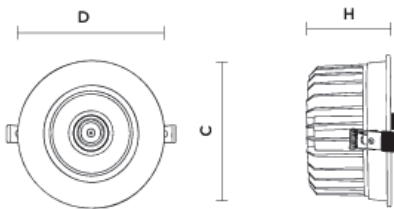

STEFANO

 +971 65 260 706  sales-me@hansagreen.com

 Hamriyah Free Zone Sharjah, UAE.

STEFANO 20W

LED RECESSED DOWN LIGHT

- ❑ **Low Glare** - Low glare via optimized optics.
- ❑ Easy installation - **Tool-free** spring-clip installation.
- ❑ Long life: 50,000+ hrs - Minimal maintenance.
- ❑ High Luminous efficacy - More light output.
- ❑ Consistent Performance & Quality - Delivers stable brightness.

SDL-CB-20

Technical		IK02	IP44	UGR <19	CRI >80
Light Source			COB		-
Luminous Efficacy (subject to a tolerance of ±10%)			100		Lumen / Watt
Correlated Colour Temperature (CCT)			3000/4000/6500		Kelvin
Lifetime			50,000		Hours
McAdam Binning			3		Step
Housing					
Body			Aluminium		Die-cast
Lens / Diffuser			PC Lens		
Reflector			Faceted Reflector		
Mounting			Recessed mounting		
Thermal					
Ambient Temperature (Ta)			-20 to 45		°Celsius
Storage Temperature (Ts)			-20 to 50		°Celsius
Humidity			10 to 90		RH(%)

DIMENSIONAL DETAILS

All measurements are in mm

L/D	W	H	Cutout	Weight
130Ø	-	80	110Ø	0.42Kg

PHOTOMETRIC DETAILS

Beam Angle	43.3°
------------	-------