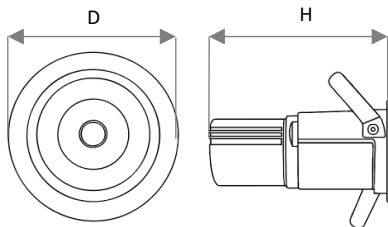

## LED RECESSED SPOTLIGHT

- ❑ High Luminous efficacy - More light output
- ❑ Narrow Beam – Focused light emission for precise highlighting.
- ❑ Long life: 50,000+ hrs - Minimal maintenance
- ❑ Easy installation - Tool-free spring-clip installation.
- ❑ Consistent Performance & Quality - Delivers stable brightness

## DIMENSIONAL DETAILS

All measurements are in mm

L/D	W	H	Cutout	Weight
34Ø	-	80	30Ø	0.06 kg