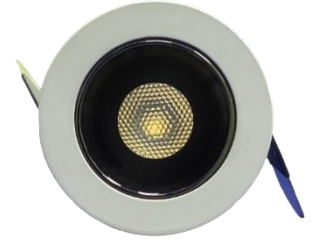

# SILVER LINE 05W

## LED RECESSED SPOTLIGHT

- ❑ High Luminous efficacy - More light output
- ❑ Narrow Beam – Focused light emission for precise highlighting.
- ❑ Long life: 50,000+ hrs - Minimal maintenance
- ❑ Easy installation - Tool-free spring-clip installation.
- ❑ Consistent Performance & Quality - Delivers stable brightness

### PCL-DL-05

Technical		IK02	IP44	UGR <19	CRI >80
Light Source			SMD		-
Luminous Efficacy (subject to a tolerance of ±10%)			100		Lumen / Watt
Correlated Colour Temperature (CCT)			3000/4000/6500		Kelvin
Lifetime			50,000		Hours
McAdam Binning			3		Step
Housing					
Body			Aluminium		Die-cast
Lens / Diffuser			PC Lens		
Reflector			TIR		
Mounting			Recessed mounting		
Thermal					
Ambient Temperature (Ta)			-20 to 45		°Celsius
Storage Temperature (Ts)			-20 to 50		°Celsius
Humidity			10 to 90		RH(%)

## PHOTOMETRIC DETAILS

Beam Angle	28.1°
------------	-------