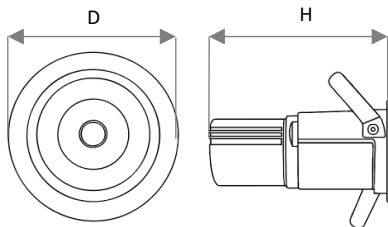

PCL-DL-10

Technical		IK02	IP44	UGR <19	CRI >80
Light Source			SMD		-
Luminous Efficacy (subject to a tolerance of ±10%)			100		Lumen / Watt
Correlated Colour Temperature (CCT)			3000/4000/6500		Kelvin
Lifetime			50,000		Hours
McAdam Binning			3		Step
Housing					
Body			Aluminium		Die-cast
Lens / Diffuser			PC Lens		
Reflector			TIR		
Mounting			Recessed mounting		
Thermal					
Ambient Temperature (Ta)			-20 to 45		°Celsius
Storage Temperature (Ts)			-20 to 50		°Celsius
Humidity			10 to 90		RH(%)

DIMENSIONAL DETAILS

All measurements are in mm

L/D	W	H	Cutout	Weight
44Ø	-	90	40Ø	0.13 kg

PHOTOMETRIC DETAILS

Beam Angle	28.1°
------------	-------