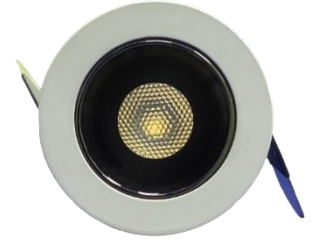

SILVER LINE

 +971 65 260 706  sales-me@hansagreen.com

 Hamriyah Free Zone Sharjah, UAE.

SILVER LINE 10W

LED RECESSED SPOTLIGHT

- ❑ High Luminous efficacy - More light output
- ❑ Narrow Beam – Focused light emission for precise highlighting.
- ❑ Long life: 50,000+ hrs - Minimal maintenance
- ❑ Easy installation - Tool-free spring-clip installation.
- ❑ Consistent Performance & Quality - Delivers stable brightness

PCL-DL-10

Technical		IK02	IP44	UGR <19	CRI >80
Light Source			SMD		-
Luminous Efficacy (subject to a tolerance of ±10%)			100		Lumen / Watt
Correlated Colour Temperature (CCT)			3000/4000/6500		Kelvin
Lifetime			50,000		Hours
McAdam Binning			3		Step
Housing					
Body			Aluminium		Die-cast
Lens / Diffuser			PC Lens		
Reflector			TIR		
Mounting			Recessed mounting		
Thermal					
Ambient Temperature (Ta)			-20 to 45		°Celsius
Storage Temperature (Ts)			-20 to 50		°Celsius
Humidity			10 to 90		RH(%)

ELECTRICAL CHARACTERISTICS

Control Option	ON/OFF	PHASE DIMMING 1-10V DALI
Control Brand	Tridonic	On/off
Rated Power	10	Watts
Input Current (@ 230V)	0.04	Amps
Input Voltage	220 to 240	VAC
Frequency	50 to 60	Hertz
Output Current	250	mA
Output Voltage	24 to 42	VDC
Power Factor	>0.95	

DIMENSIONAL DETAILS

All measurements are in mm

L/D	W	H	Cutout	Weight
44Ø	-	90	40Ø	0.13 kg

PHOTOMETRIC DETAILS

Beam Angle	28.1°
------------	-------