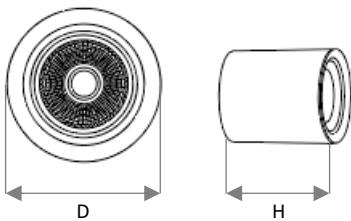

### CL-RD-45

Technical		IK02	IP44	UGR <19	CRI >80
Light Source			COB		-
Luminous Efficacy (subject to a tolerance of ±10%)			100		Lumen / Watt
Correlated Colour Temperature (CCT)			3000/4000/6500		Kelvin
Lifetime			50,000		Hours
McAdam Binning			3		Step
Housing					
Body			Aluminium Die Cast		
Lens / Diffuser			Clear Glass		
Reflector			Faceted		
Mounting			Surface/Pendant		
Thermal					
Ambient Temperature (Ta)			-20 to 45		°Celsius
Storage Temperature (Ts)			-20 to 50		°Celsius
Humidity			10 to 90		RH(%)

## DIMENSIONAL DETAILS

All measurements are in mm

D	W	H	Cutout	Weight
195Ø	-	195	-	1.69 kg