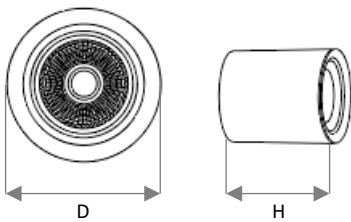

CL-RD-25

Technical		IK02	IP44	UGR <19	CRI >80
Light Source			COB		-
Luminous Efficacy (subject to a tolerance of ±10%)			100		Lumen / Watt
Correlated Colour Temperature (CCT)			3000/4000/6500		Kelvin
Lifetime			50,000		Hours
McAdam Binning			3		Step
Housing					
Body			Aluminium Die Cast		
Lens / Diffuser			Clear Glass		
Reflector			Faceted		
Mounting			Surface/Pendant		
Thermal					
Ambient Temperature (Ta)			-20 to 45		°Celsius
Storage Temperature (Ts)			-20 to 50		°Celsius
Humidity			10 to 90		RH(%)

DIMENSIONAL DETAILS

All measurements are in mm

D	W	H	Cutout	Weight
129Ø	-	155	-	0.7 kg

PHOTOMETRIC DETAILS

Beam Angle	43.8°
------------	-------