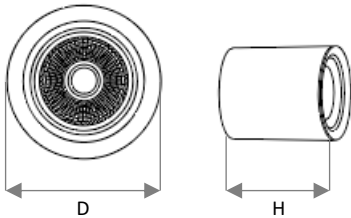

CL-RD-15

Technical		IK02	IP44	UGR <19	CRI >80
Light Source			COB		-
Luminous Efficacy (subject to a tolerance of ±10%)			100		Lumen / Watt
Correlated Colour Temperature (CCT)			3000/4000/6500		Kelvin
Lifetime			50,000		Hours
McAdam Binning			3		Step
Housing					
Body			Aluminium Die Cast		
Lens / Diffuser			Clear Glass		
Reflector			Faceted		
Mounting			Surface/Pendant		
Thermal					
Ambient Temperature (Ta)			-20 to 45		°Celsius
Storage Temperature (Ts)			-20 to 50		°Celsius
Humidity			10 to 90		RH(%)

DIMENSIONAL DETAILS

All measurements are in mm

D	W	H	Cutout	Weight
112Ø	-	122	-	0.58 kg

PHOTOMETRIC DETAILS

Beam Angle	49.7°
------------	-------