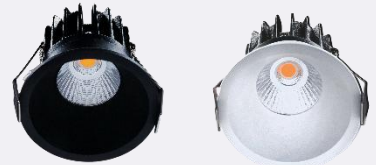

QUADRILA RD

+971 65 260 706   sales-me@hansagreen.com

Hamriyah Free Zone Sharjah, UAE.