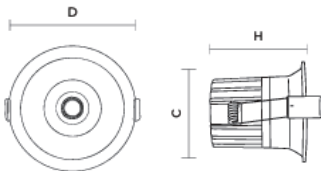

## DIMENSIONAL DETAILS

All measurements are in mm

L/D	W	H	Cutout	Weight
94Ø	-	74	85Ø	0.25 kg