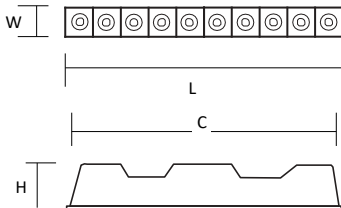

PEBBLE

 +971 65 260 706  sales-me@hansagreen.com

 Hamriyah Free Zone Sharjah, UAE.

PEBBLE 20W

LED RECESSED SPOTLIGHT

- ❑ **Glare-Controlled Optics** – Comfortable, uniform light.
- ❑ Easy installation - **Tool-free** spring-clip installation.
- ❑ Long life: 50,000+ hrs - Minimal maintenance.
- ❑ High Luminous efficacy - More light output.
- ❑ Consistent Performance & Quality - Delivers stable brightness.

PBL-20

Technical		IK02	IP44	UGR <19	CRI >80
Light Source			SMD		-
Luminous Efficacy (subject to a tolerance of ±10%)			100		Lumen / Watt
Correlated Colour Temperature (CCT)			3000/4000/6500		Kelvin
Lifetime			50,000		Hours
McAdam Binning			3		Step
Housing					
Body			Aluminium		Die-cast
Lens / Diffuser			PC Lens		
Reflector			Black/White		
Mounting			Recessed mounting		
Thermal					
Ambient Temperature (Ta)			-20 to 45		°Celsius
Storage Temperature (Ts)			-20 to 50		°Celsius
Humidity			10 to 90		RH(%)

ELECTRICAL CHARACTERISTICS

Control Option	ON/OFF	PHASE DIMMING 1-10V DALI
Control Brand	Tridonic	On/off
Rated Power	20	Watts
Input Current (@ 230V)	0.08	Amps
Input Voltage	220 to 240	VAC
Frequency	50 to 60	Hertz
Output Current	500	mA
Output Voltage	24 to 42	VDC
Power Factor	>0.95	

DIMENSIONAL DETAILS

All measurements are in mm

L/D	W	H	Cutout	Weight
280	45	48	271x35	0.38 kg

PHOTOMETRIC DETAILS

Beam Angle	27.2°
------------	-------