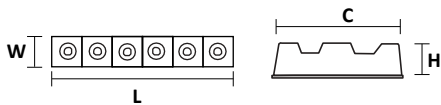

DIMENSIONAL DETAILS

All measurements are in mm

L/D	W	H	Cutout	Weight
175	45	48	165x35	0.2 kg

PHOTOMETRIC DETAILS

Beam Angle	39.1°
------------	-------