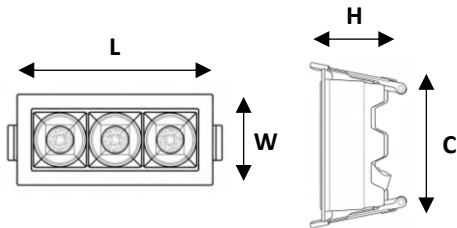

PEBBLE

 +971 65 260 706  sales-me@hansagreen.com

 Hamriyah Free Zone Sharjah, UAE.

PEBBLE 06W

LED RECESSED SPOTLIGHT

- ❑ **Glare-Controlled Optics** – Comfortable, uniform light.
- ❑ Easy installation - **Tool-free** spring-clip installation.
- ❑ Long life: 50,000+ hrs - Minimal maintenance.
- ❑ High Luminous efficacy - More light output.
- ❑ Consistent Performance & Quality - Delivers stable brightness.

PBL-06

Technical		IK02	IP44	UGR <19	CRI >80
Light Source			SMD		-
Luminous Efficacy (subject to a tolerance of ±10%)			100		Lumen / Watt
Correlated Colour Temperature (CCT)			3000/4000/6500		Kelvin
Lifetime			50,000		Hours
McAdam Binning			3		Step
Housing					
Body			Aluminium		Die-cast
Lens / Diffuser			PC Lens		
Reflector			Black/White		
Mounting			Recessed mounting		
Thermal					
Ambient Temperature (Ta)			-20 to 45		°Celsius
Storage Temperature (Ts)			-20 to 50		°Celsius
Humidity			10 to 90		RH(%)

DIMENSIONAL DETAILS

All measurements are in mm

L/D	W	H	Cutout	Weight
95	45	48	85x35	0.11 kg

PHOTOMETRIC DETAILS

Beam Angle	31.4°
------------	-------