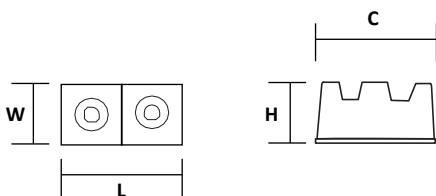

PBL-04

Technical		IK02	IP44	UGR <19	CRI >80
Light Source			SMD		-
Luminous Efficacy (subject to a tolerance of ±10%)			100		Lumen / Watt
Correlated Colour Temperature (CCT)			3000/4000/6500		Kelvin
Lifetime			50,000		Hours
McAdam Binning			3		Step
Housing					
Body			Aluminium		Die-cast
Lens / Diffuser			PC Lens		
Reflector			Black/White		
Mounting			Recessed mounting		
Thermal					
Ambient Temperature (Ta)			-20 to 45		°Celsius
Storage Temperature (Ts)			-20 to 50		°Celsius
Humidity			10 to 90		RH(%)

DIMENSIONAL DETAILS

All measurements are in mm

L/D	W	H	Cutout	Weight
75	45	43	65x35	0.11 kg

PHOTOMETRIC DETAILS

Beam Angle	31.4°
------------	-------