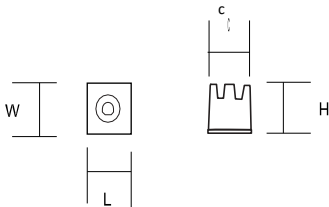

## DIMENSIONAL DETAILS

All measurements are in mm

L/D	W	H	Cutout	Weight
45	45	43	35x35	0.05 kg