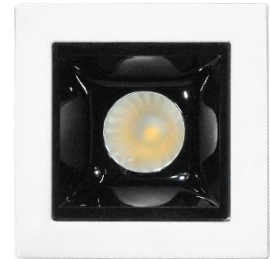

# PEBBLE 02W

## LED RECESSED SPOTLIGHT

- ❑ **Glare-Controlled Optics** – Comfortable, uniform light.
- ❑ Easy installation - **Tool-free** spring-clip installation.
- ❑ Long life: 50,000+ hrs - Minimal maintenance.
- ❑ High Luminous efficacy - More light output.
- ❑ Consistent Performance & Quality - Delivers stable brightness.

### PBL-02

Technical		IK02	IP44	UGR <19	CRI >80
Light Source			SMD		-
Luminous Efficacy (subject to a tolerance of ±10%)			100		Lumen / Watt
Correlated Colour Temperature (CCT)			3000/4000/6500		Kelvin
Lifetime			50,000		Hours
McAdam Binning			3		Step
Housing					
Body			Aluminium		Die-cast
Lens / Diffuser			PC Lens		
Reflector			Black/White		
Mounting			Recessed mounting		
Thermal					
Ambient Temperature (Ta)			-20 to 45		°Celsius
Storage Temperature (Ts)			-20 to 50		°Celsius
Humidity			10 to 90		RH(%)