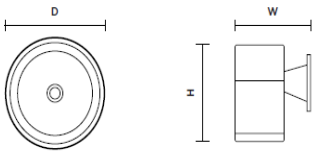

## DIMENSIONAL DETAILS

All measurements are in mm

D	W	H	Cutout	Weight
90∅	155	160	-	0.8 kg