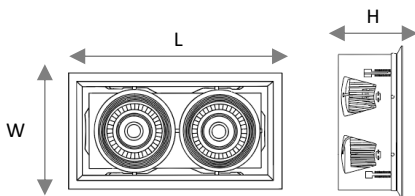

## DIMENSIONAL DETAILS

All measurements are in mm

L	W	H	Cutout	Weight
370	185	175	340x150	2.05 kg