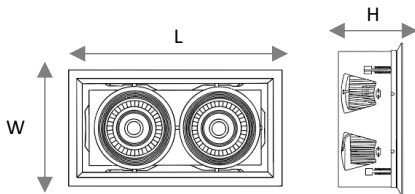

BG2-30

Technical		IK02	IP20	UGR <19	CRI >80
Light Source			COB		-
Luminous Efficacy (subject to a tolerance of ±10%)			100		Lumen / Watt
Correlated Colour Temperature (CCT)			3000/4000/6500		Kelvin
Lifetime			50,000		Hours
McAdam Binning			3		Step
Housing					
Body			Aluminium Die Cast		
Lens / Diffuser			Clear glass		
Reflector			Faceted silver		
Mounting			Recessed		
Thermal					
Ambient Temperature (Ta)			-20 to 45		°Celsius
Storage Temperature (Ts)			-20 to 50		°Celsius
Humidity			10 to 90		RH(%)

DIMENSIONAL DETAILS

All measurements are in mm

L	W	H	Cutout	Weight
370	185	175	340x150	2.05 kg

PHOTOMETRIC DETAILS

Beam Angle	19.1°
------------	-------