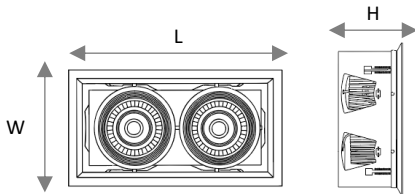

## DIMENSIONAL DETAILS

All measurements are in mm

L	W	H	Cutout	Weight
275	145	147	245x120	1.05 kg