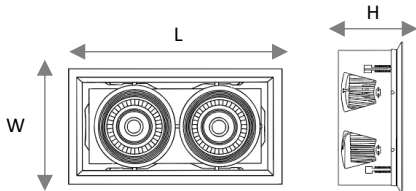

BG2-12

Technical		IK02	IP20	UGR <19	CRI >80
Light Source			COB		-
Luminous Efficacy (subject to a tolerance of $\pm 10\%$)			100		Lumen / Watt
Correlated Colour Temperature (CCT)			3000/4000/6500		Kelvin
Lifetime			50,000		Hours
McAdam Binning			3		Step
Housing					
Body			Aluminium Die Cast		
Lens / Diffuser			Clear glass		
Reflector			Faceted silver		
Mounting			Recessed		
Thermal					
Ambient Temperature (Ta)			-20 to 45		°Celsius
Storage Temperature (Ts)			-20 to 50		°Celsius
Humidity			10 to 90		RH(%)

DIMENSIONAL DETAILS

All measurements are in mm

L	W	H	Cutout	Weight
275	145	147	245x120	1.05 kg

PHOTOMETRIC DETAILS

Beam Angle	22.7°
------------	-------