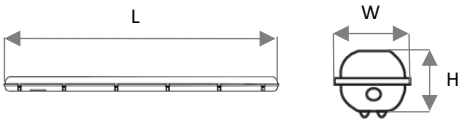

DIMENSIONAL DETAILS

All measurements are in mm

L	W	H	Cutout	Weight
1800	82	75	-	1.23 kg

PHOTOMETRIC DETAILS

Beam Angle	123°
------------	------