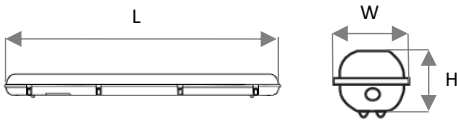

DIMENSIONAL DETAILS

All measurements are in mm

L	W	H	Cutout	Weight
1200	82	75	-	1.17 kg

PHOTOMETRIC DETAILS

Beam Angle	120.8°
------------	--------