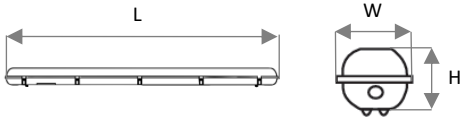

DIMENSIONAL DETAILS

All measurements are in mm

L	W	H	Cutout	Weight
1500	82	75	-	1.2 kg

PHOTOMETRIC DETAILS

Beam Angle	123°
------------	------