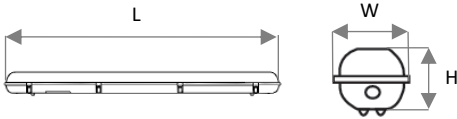

## DIMENSIONAL DETAILS

All measurements are in mm

L	W	H	Cutout	Weight
1200	82	75	-	1.17 kg