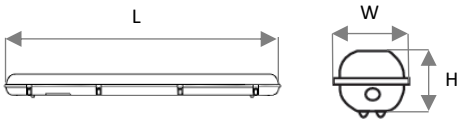

DIMENSIONAL DETAILS

All measurements are in mm

L	W	H	Cutout	Weight
1200	82	75	-	1.17 kg

PHOTOMETRIC DETAILS

Beam Angle	120.8°
------------	--------