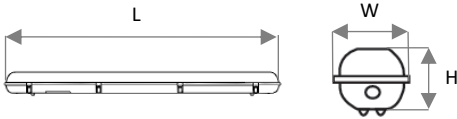

DIMENSIONAL DETAILS

All measurements are in mm

L	W	H	Cutout	Weight
1200	82	75	-	1.17 kg

PHOTOMETRIC DETAILS

Beam Angle	120.8°
------------	--------