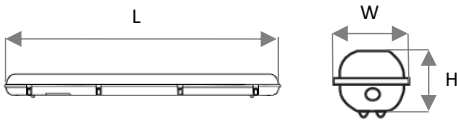

DIMENSIONAL DETAILS

All measurements are in mm

L	W	H	Cutout	Weight
1200	82	75	-	0.6 kg

PHOTOMETRIC DETAILS

Beam Angle	120.8°
------------	--------