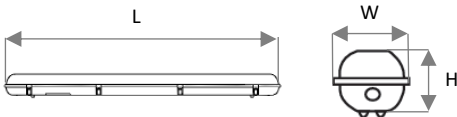

DIMENSIONAL DETAILS

All measurements are in mm

L	W	H	Cutout	Weight
1200	82	75	-	1.17 kg

PHOTOMETRIC DETAILS

Beam Angle	120.8°
------------	--------