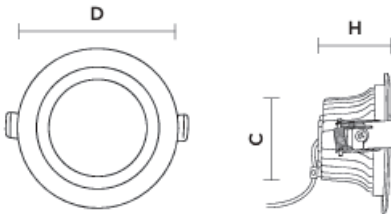

## DIMENSIONAL DETAILS

All measurements are in mm

D	W	H	Cutout	Weight
225Ø		65	190Ø	0.4 kg