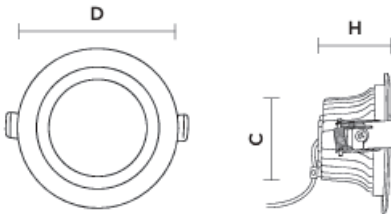

CDL-DC-20

Technical		IK02	IP44	UGR <19	CRI >80
Light Source		SMD			
Luminous Efficacy (subject to a tolerance of $\pm 10\%$)		100		Lumen / Watt	
Correlated Colour Temperature (CCT)		3000/4000/6500		Kelvin	
Lifetime		50,000		Hours	
McAdam Binning		3		Step	
Housing					
Body		Aluminium Die Cast			
Lens / Diffuser		PC Diffuser			
Reflector		-			
Mounting		Recessed			
Thermal					
Ambient Temperature (Ta)		-20 to 45		°Celsius	
Storage Temperature (Ts)		-20 to 50		°Celsius	
Humidity		10 to 90		RH(%)	

DIMENSIONAL DETAILS

All measurements are in mm

D	W	H	Cutout	Weight
195∅	-	63	162∅	0.4 kg

PHOTOMETRIC DETAILS

Beam Angle	104.9°
------------	--------