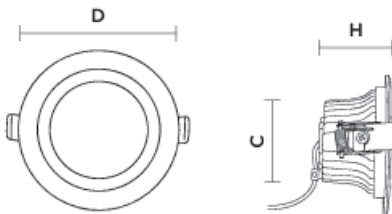

CDL-DC-15

Technical		IK02	IP44	UGR <19	CRI >80
Light Source		SMD			
Luminous Efficacy (subject to a tolerance of $\pm 10\%$)		100		Lumen / Watt	
Correlated Colour Temperature (CCT)		3000/4000/6500		Kelvin	
Lifetime		50,000		Hours	
McAdam Binning		3		Step	
Housing					
Body		Aluminium Die Cast			
Lens / Diffuser		PC Diffuser			
Reflector		-			
Mounting		Recessed			
Thermal					
Ambient Temperature (Ta)		-20 to 45		°Celsius	
Storage Temperature (Ts)		-20 to 50		°Celsius	
Humidity		10 to 90		RH(%)	

DIMENSIONAL DETAILS

All measurements are in mm

D	W	H	Cutout	Weight
165Ø	-	55	140Ø	0.29 kg

PHOTOMETRIC DETAILS

Beam Angle	109°
------------	------