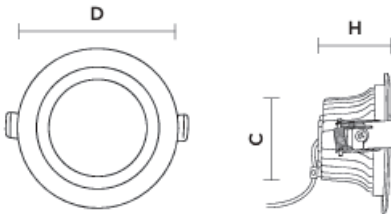

## DIMENSIONAL DETAILS

All measurements are in mm

D	W	H	Cutout	Weight
130∅	-	57	104∅	0.26 kg