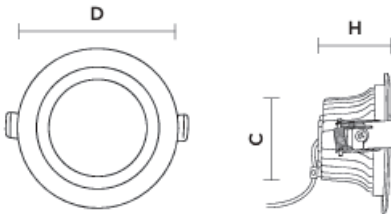

CDL-DC-10

Technical		IK02	IP44	UGR <19	CRI >80
Light Source		SMD			
Luminous Efficacy (subject to a tolerance of $\pm 10\%$)		100		Lumen / Watt	
Correlated Colour Temperature (CCT)		3000/4000/6500		Kelvin	
Lifetime		50,000		Hours	
McAdam Binning		3		Step	
Housing					
Body		Aluminium Die Cast			
Lens / Diffuser		PC Diffuser			
Reflector		-			
Mounting		Recessed			
Thermal					
Ambient Temperature (Ta)		-20 to 45		°Celsius	
Storage Temperature (Ts)		-20 to 50		°Celsius	
Humidity		10 to 90		RH(%)	

DIMENSIONAL DETAILS

All measurements are in mm

D	W	H	Cutout	Weight
105Ø		50	82Ø	0.26 kg

PHOTOMETRIC DETAILS

Beam Angle	110.1°
------------	--------