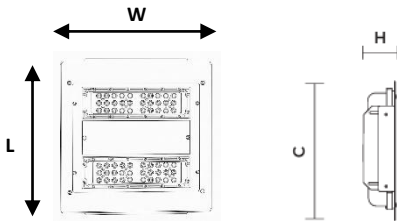

## DIMENSIONAL DETAILS

All measurements are in mm

L/D	W	H	Cutout	Weight
350	350	82	326x291	6.07 Kg