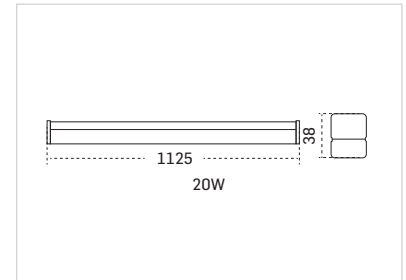

COLOUR OPTIONS

DIMENSIONS

All dimensions are in mm.

T-LUX

LED T-Bulb

Sleek, modular and innovative T-shaped LED bulbs for a broader light distribution over conventional bulbs

PRODUCT INFORMATION

Model No.	Power	CRI	SKU	Price (₹)
TLUX-EY-10	10W	>80	20	250/-
TLUX-EY-15	15W	>80	20	350/-
TLUX-EY-30	30W	>80	12	715/-