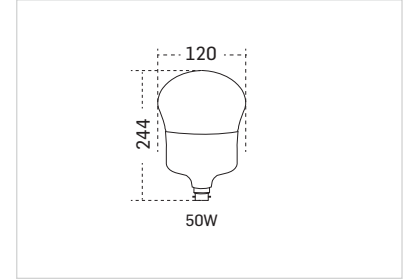

INNOSMART EY

LED Bulb

High wattage LED bulbs with a B22 base that ensures high energy savings compared to conventional lamps and offers wider and brighter light

PRODUCT INFORMATION

Model No.	Power	CRI	SKU	Price (₹)
LCB-50-B22	50W	>80	20	2050/-

DIMENSIONS

All dimensions are in mm.

COLOUR OPTIONS

INNOSMART EM EY

LED Emergency Bulb

Highly efficient, rechargeable, emergency LED bulbs with a B22 base that gives up to 4 hours of backup during the emergency hours

PRODUCT INFORMATION

Model No.	Power	CRI	SKU	Price (₹)
LCB-DC-09	09W	>80	30	650/-