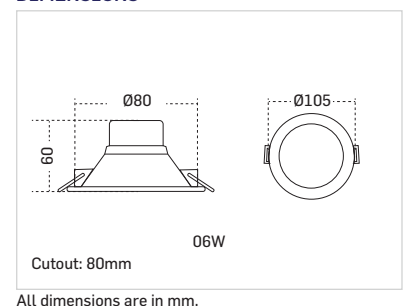

DIMENSIONS