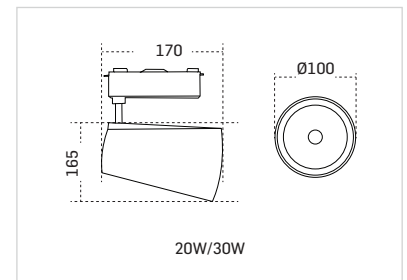

Model No.	Power	CRI	SKU	Price (₹)
OQ-EY-20	20W	>80	12	3560/-
OQ-EY-30	30W	>80	12	5250/-

Track to be ordered separately.

DIMENSIONS

All dimensions are in mm.

COLOUR OPTIONS

TRACK

Track for Track Lights

Durable, easy-to-install track for 2-wire track light