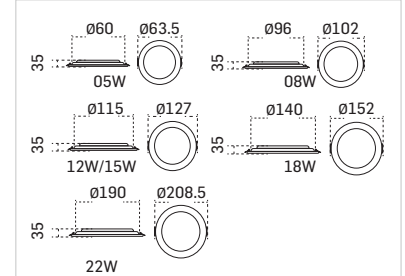

COLOUR OPTIONS

DIMENSIONS

All dimensions are in mm.

LUMOSINE SQ

LED Downlight

Innovative, square-shaped, recessed LED downlights that offer a perfect balance between savings and new-age design

PRODUCT INFORMATION