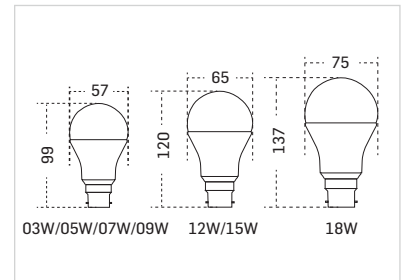

COLOUR OPTIONS

DIMENSIONS

All dimensions are in mm.

INNOSMART EY

LED Bulb

High wattage LED bulbs with a B22 base for bright lighting and the superior performance of best-in-class LEDs

PRODUCT INFORMATION

Model No.	Power	CRI	SKU	Price (₹)
LCB-25-B22	25W	>80	30	1050/-
LCB-35-B22	35W	>80	30	1480/-