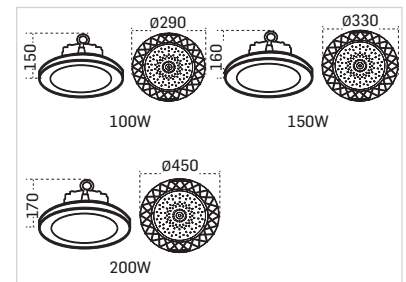

DIMENSIONS

All dimensions are in mm.

COLOUR OPTIONS

6500K

CROSSBOW UFO-L

LED Highbay Light

IP65

LED highbay lights in UFO disc-shaped housing, with a wide range of beam optics, offer excellent light optimization and high energy savings

PRODUCT INFORMATION

Model No.	Power	CRI	SKU	Price (₹)
HBL-UFO-100 (L)	100W	>80	1	10100/-
HBL-UFO-150 (L)	150W	>80	1	15600/-
HBL-UFO-200 (L)	200W	>80	1	19450/-