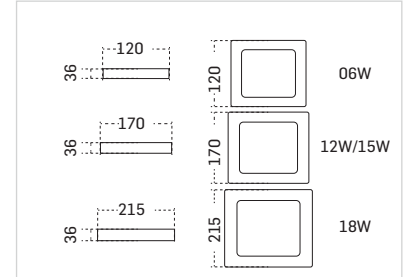

COLOUR OPTIONS

DIMENSIONS

All dimensions are in mm.

SUPREMO ECO EY

2X2 LED Panel Light

2X2 LED panel lights with elegant, smooth line finish and superior efficacy, best suited for commercial spaces and classy interiors