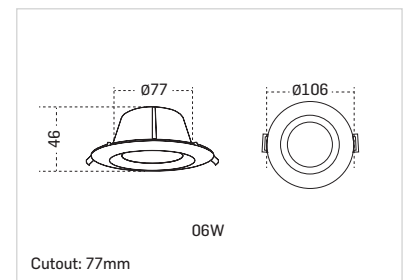

COLOUR OPTIONS

DIMENSIONS

All dimensions are in mm.