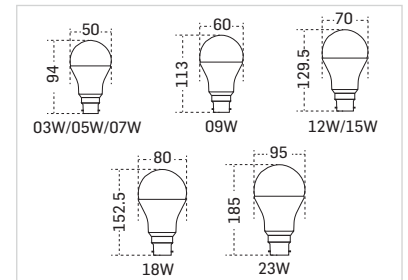

DIMENSIONS

All dimensions are in mm.

COLOUR OPTIONS

INNOSMART EY POWER PLUS

LED Bulb

High efficiency LED bulbs with B22/E27 base that offer high energy savings and better power factor for general lighting applications

PRODUCT INFORMATION

Model No.	Power	CRI	SKU	Price (₹)
LCB-09-B22 / E27	09W	>80	100	148/-