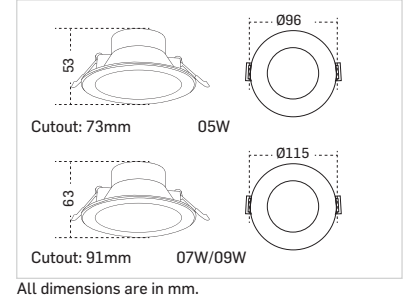

VEGA EY

LED Downlight

Compact and cost-effective LED downlights that offer excellent quality and great energy savings

PRODUCT INFORMATION

Model No.	Power	CRI	SKU	Price (₹)
VEG-05	05W	>80	24	400/-
VEG-07	07W	>80	24	450/-
VEG-09	09W	>80	24	563/-

COLOUR OPTIONS

6500K 3000K

DIMENSIONS