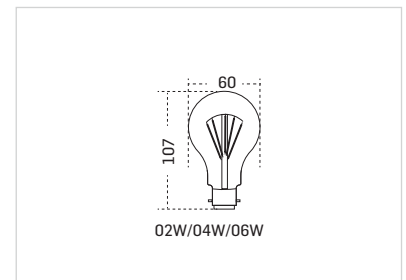

DIMENSIONS

All dimensions are in mm.

COLOUR OPTIONS

IXIA 3U EY / IXIA 4U

LED 3U Bulb

LED retrofit bulbs to replace conventional lamps with E27/B22 base that ensure high savings and superior performance

PRODUCT INFORMATION

Model No.	Power	CRI	SKU	Price (₹)
3UL-BS-09-E27 / B22	09W	>80	100	290/-
3UL-BS-12-E27 / B22	12W	>80	100	322/-
4UL-BS-20-E27 / B22	20W	>80	50	460/-