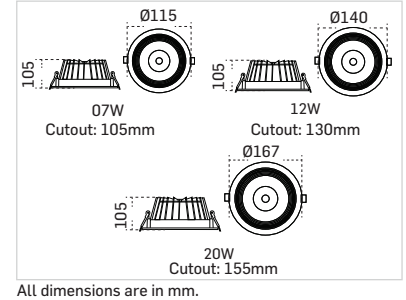

DIMENSIONS