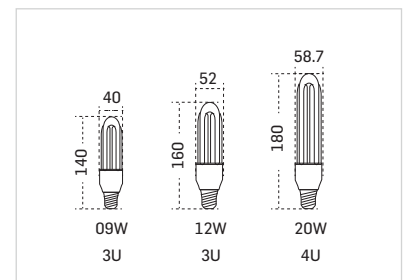

DIMENSIONS

All dimensions are in mm.

COLOUR OPTIONS

SHARP

LED Mirror Light

Sleek and elegant LED mirror lights with adjustable neck

PRODUCT INFORMATION

Model No.	Power	CRI	SKU	Price (₹)
ML-SP-09	09W	>80	12	4503/-
ML-SP-12	12W	>80	6	5196/-