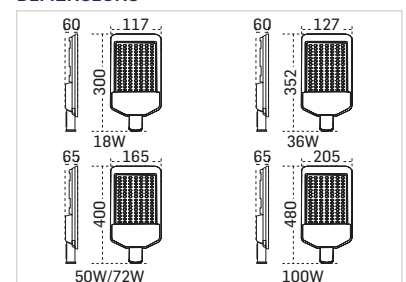

DIMENSIONS

All dimensions are in mm.

IP65

COLOUR OPTIONS