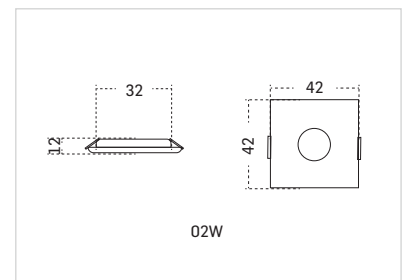

COLOUR OPTIONS

DIMENSIONS

All dimensions are in mm.