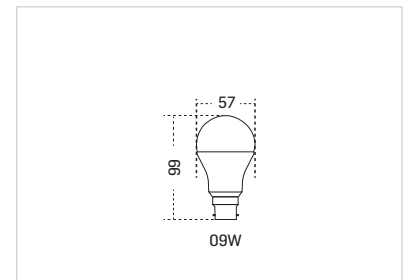

DIMENSIONS

All dimensions are in mm.

COLOUR OPTIONS