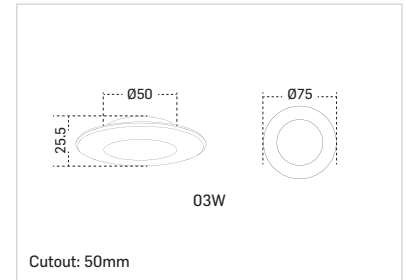

COLOUR OPTIONS

DIMENSIONS

All dimensions are in mm.

STELLAR

LED Downlight

Compact, superior quality LED downlights for bright, flicker-free, uniform lighting for interiors

PRODUCT INFORMATION

Model No.	Power	CRI	SKU	Price (₹)
STR-EY-06	06W	>80	30 Regular CCT	500/-
STR-EY-06	06W	>80	30 Coloured CCT	520/-