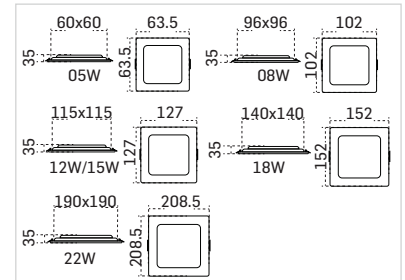

COLOUR OPTIONS

DIMENSIONS

All dimensions are in mm.

MINI STAR ROUND

LED Spotlight

Stylish LED spotlights that help you highlight objects or areas of attention in your decor

PRODUCT INFORMATION

Model No.	Power	CRI	SKU	Price (₹)
MSSL-EY-R-02	02W	>80	100	150/-