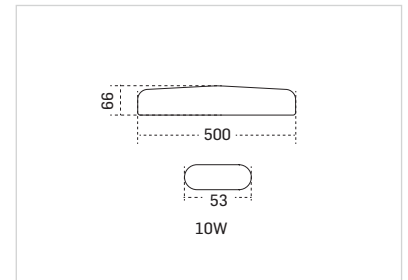

COLOUR OPTIONS

DIMENSIONS

All dimensions are in mm.

LUMINO CL EY

LED T8 Tube

Sleek LED T8 tubelights that give bright, uniform and glare-free light, and offer a perfect replacement for conventional tubelights