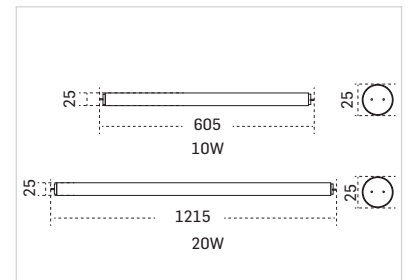

COLOUR OPTIONS

DIMENSIONS