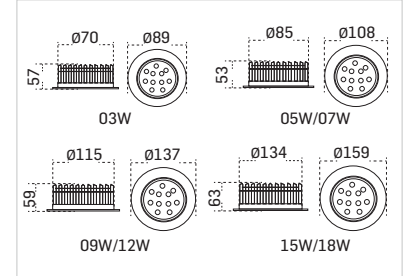

DIMENSIONS

All dimensions are in mm.

FOCA LITE ROYALE EY

LED Spotlight

Recessed LED spotlights in black and gold finish, available in different sizes and wattages, offering higher efficacy and excellent lighting uniformity