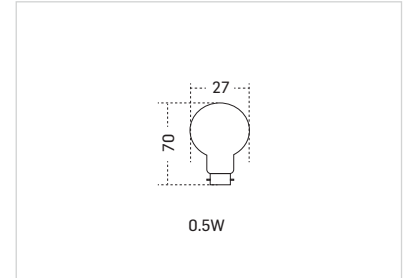

DIMENSIONS

All dimensions are in mm.

COLOUR OPTIONS

CORONA CROWN EY

LED Filament Bulb

Vintage style, elegant and stylish LED chandelier bulbs, perfect for decorative fittings

PRODUCT INFORMATION

Model No.	Power	CRI	SKU	Price (₹)
CC-EY-02-E14	02W	>80	100	256/-
CC-EY-04-E14	04W	>80	100	366/-