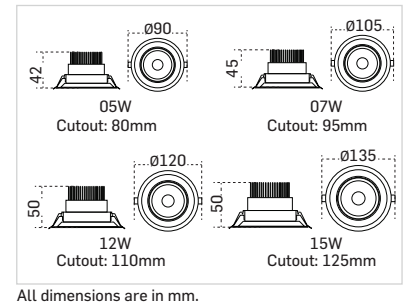

DIMENSIONS