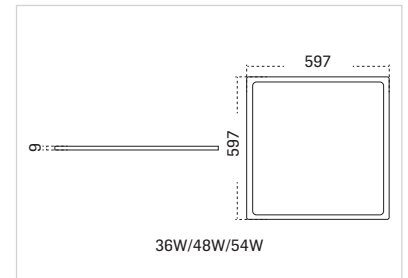

COLOUR OPTIONS

DIMENSIONS

All dimensions are in mm.

SUPREMO ECO EY BACKLIT

2X2 LED Panel Light

Premium, high-quality 2X2 backlit panel lights with lightweight and stylish design