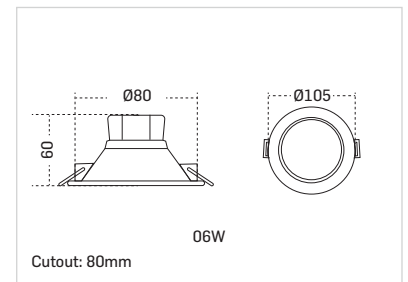

DIMENSIONS