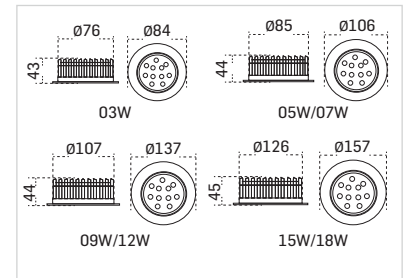

DIMENSIONS

All dimensions are in mm.