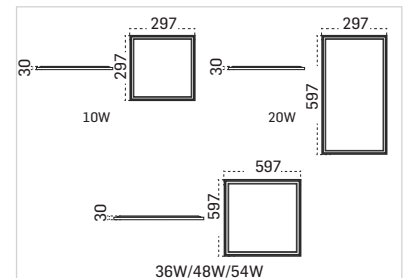

COLOUR OPTIONS

DIMENSIONS