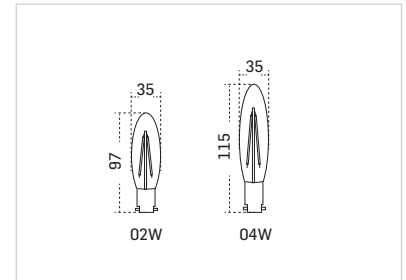

DIMENSIONS

All dimensions are in mm.

COLOUR OPTIONS

CORONA PLUS EY

LED Filament Bulb

LED filament bulbs that are perfect replacements for conventional incandescent lamps, for decorative and general lighting applications

PRODUCT INFORMATION

Model No.	Power	CRI	SKU	Price (₹)
CP-EY-02-B22	02W	>80	100	256/-
CP-EY-04-B22	04W	>80	100	372/-
CP-EY-06-B22	06W	>80	100	480/-