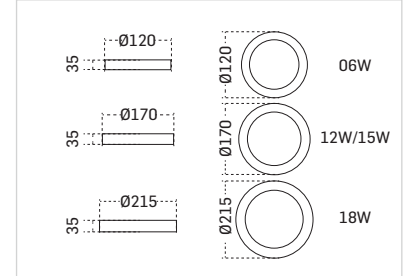

COLOUR OPTIONS

DIMENSIONS

All dimensions are in mm.

EXCELLENTO CLASSIC SQUARE EY

LED Small Panel Light

Surface-mounted, compact LED small panel lights in a square shape for commercial and residential areas