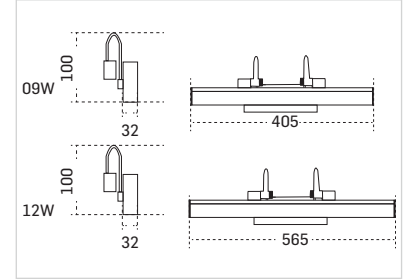

COLOUR OPTIONS

DIMENSIONS

All dimensions are in mm.

TRUE

LED Mirror Light

Compact LED lights with contemporary aesthetics to replace conventional mirror lights, ensuring uniform and comfortable illumination