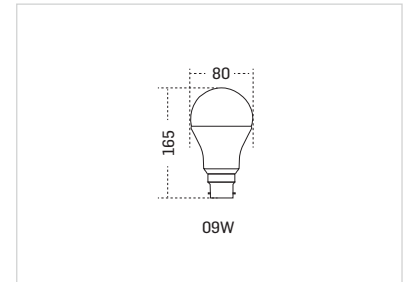

DIMENSIONS

All dimensions are in mm.

COLOUR OPTIONS

INNOSMART LUXE

LED Bulb

Highly efficient, super-bright LED bulbs with a wide beam of 270°, suitable for B22 base, that combines affordability with high performance

PRODUCT INFORMATION

Model No.	Power	CRI	SKU	Price (₹)
LCB-03-B22-LX	03W	>80	100	135/-
LCB-05-B22-LX	05W	>80	100	190/-
LCB-07-B22-LX	07W	>80	100	218/-
LCB-09-B22-LX	09W	>80	100	235/-
LCB-12-B22-LX	12W	>80	50	395/-
LCB-15-B22-LX	15W	>80	50	460/-
LCB-18-B22-LX	18W	>80	50	525/-
LCB-23-B22-LX	23W	>80	50	630/-