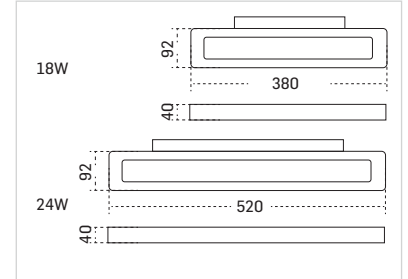

COLOUR OPTIONS

DIMENSIONS

All dimensions are in mm.