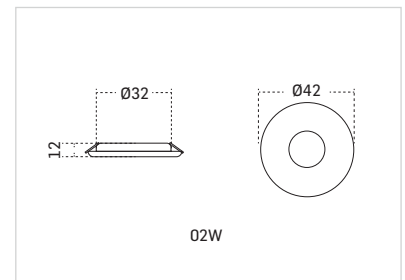

COLOUR OPTIONS

DIMENSIONS

All dimensions are in mm.

MINI STAR ROUND

LED Spotlight

Stylish LED spotlights that help you highlight objects or areas of attention in your decor

PRODUCT INFORMATION

Model No.	Power	CRI	SKU	Price (₹)
MSSL-EY-R-02	02W	>80	100	150/-

COLOUR OPTIONS

DIMENSIONS

All dimensions are in mm.

MINI STAR SQUARE

LED Spotlight

Elegant, square-shaped LED spotlights that easily blend with the straight-line aesthetics of most interiors

PRODUCT INFORMATION