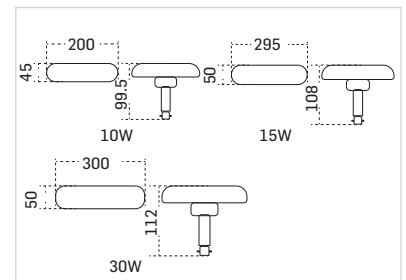

COLOUR OPTIONS

DIMENSIONS

All dimensions are in mm.

T-LUX PRO

LED Fan-Bulb

Unique, fan-shaped LED bulbs with foldable wings that give the flexibility to direct light to a specific area or spread it to a wider space

PRODUCT INFORMATION

Model No.	Power	CRI	SKU	Price (₹)
TPRO-EY-40	40W	>80	15	820/-