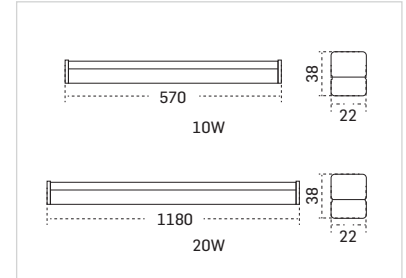

COLOUR OPTIONS

DIMENSIONS

All dimensions are in mm.