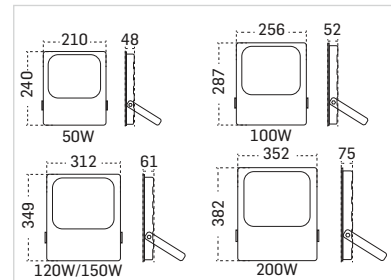

DIMENSIONS

All dimensions are in mm.

NIO ECO EY

LED Flood Light

IP65

Compact LED flood lights with robust construction and IP65 rating, offering energy savings and durability

PRODUCT INFORMATION

Model No.	Power	CRI	SKU	Price (₹)
FLDNE-30	30W	>80	20	2150/-
FLDNE-50	50W	>80	20	2850/-
FLDNE-100	100W	>80	10	4850/-
FLDNE-150	150W	>80	10	7750/-
FLDNE-200	200W	>80	10	10800/-
FLDNE-250	250W	>80	6	11550/-

COLOUR OPTIONS

- 6500K
- 4000K
- 3000K