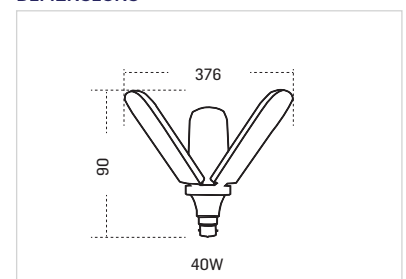

COLOUR OPTIONS

DIMENSIONS

All dimensions are in mm.