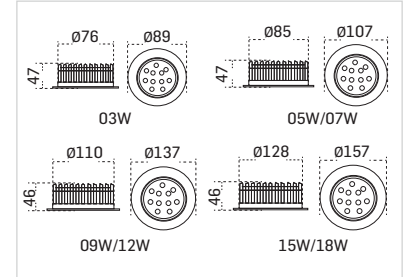

DIMENSIONS

All dimensions are in mm.

FOCA LITE SNOW EY

LED Spotlight

Classy, recessed LED spotlights that offer better lighting quality and long-lasting option for indoor lighting applications