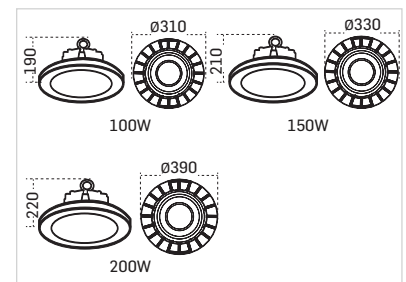

DIMENSIONS

All dimensions are in mm.

COLOUR OPTIONS

6500K