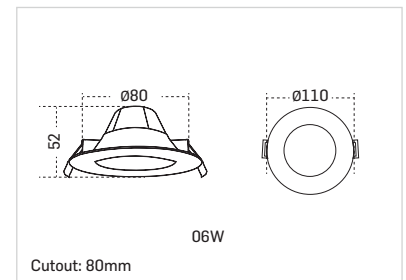

COLOUR OPTIONS

DIMENSIONS

All dimensions are in mm.

TRITON

LED Downlight

High quality, LED cob downlights with clear glass diffuser for better light output

PRODUCT INFORMATION

Model No.	Power	CRI	SKU	Price (₹)
TRT-EY-06	06W	>80	30 Regular CCT	550/-
TRT-EY-06	06W	>80	30 Coloured CCT	570/-