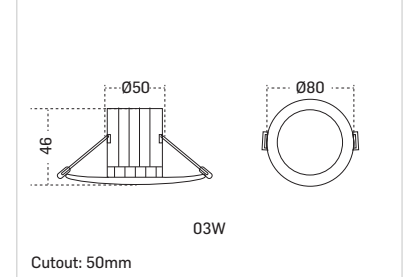

COLOUR OPTIONS

DIMENSIONS

All dimensions are in mm.

STELLA EY

LED Downlight

Sleek LED downlights that integrate seamlessly with the ceiling and offer aesthetics with savings

PRODUCT INFORMATION

Model No.	Power	CRI	SKU	Price (₹)
SA-EY-03	03W	>80	24 Regular CCT	250/-
SA-EY-03	03W	>80	24 Coloured CCT	260/-