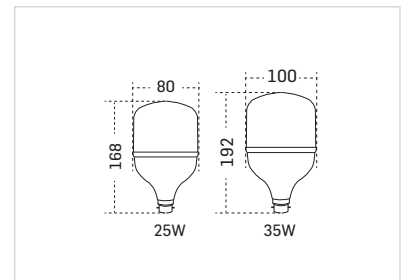

COLOUR OPTIONS

DIMENSIONS

All dimensions are in mm.