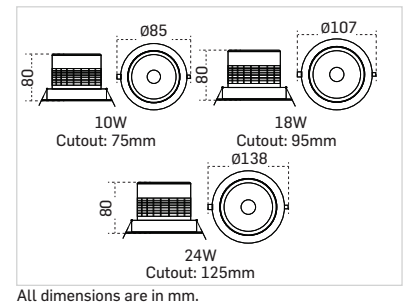

Model No.	Power	CRI	SKU	Price (₹)
LN-DL-EY-10	10W	>80	24	1710/-
LN-DL-EY-18	18W	>80	24	2350/-
LN-DL-EY-24	24W	>80	24	3300/-

COLOUR OPTIONS

6500K 3000K

DIMENSIONS

Downlights and Spotlights

LUMOSINE RD

LED Downlight