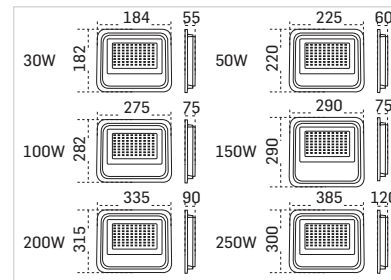

DIMENSIONS

All dimensions are in mm.