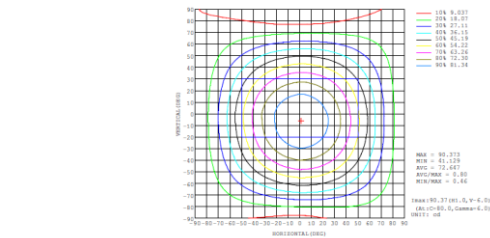

Control Gear Specifications:

Control Gear Brand	: Hansa Green
Input Voltage	: 220-240V AC
Input Current	: 0.083A
Frequency	: 50/60Hz
Output Voltage	: 36-72 V DC Max.
Output Current	: 300 mA
Max. Output power	: 22W
Power Factor	: >0.9
THD	: <15%
Case temperature(Tc)	: 80°C
Ambient Temperature	: -20 to 60 C
Over voltage protection	: Available
Short circuit Protection	: Available
No-Load Protection	: Available
Burst Protection Voltage	: 1KV
Surge Protection Voltage	: 1KV(L to N) & 2KV(L/N to Earth)

Control Gear Compatibility:

Control Gear is the driving unit of LED. Quasi Mond is non-compatible with Phase cut dimming, 0-10/1-10V dimming and DALI Dimming control gears.

Optics and Beam Angle:

110° Optics

Add-on sensor Compatibility:

Quasi Mond is Non-Compatible with on/off motion sensors.

Photometric Details:

Photometric testing provides a comprehensive laboratory service for testing the amount, colour, quality and spatial distribution of light emitted from lamps, LEDs and luminaires. The standard photometric data files in IES (.ies) and EULUMDAT (.ldt) formats per IES LM 79-08 and BS EN 13032

Emergency Compatibility:

Quasi Mond is Non-compatible with emergency kits

Physical Dimensions:

Length	: 215 mm
Width	: 130 mm
Height	: 60 mm

Ordering Codes

CCT	Code
3000K	629190015523
4000K	629190015543
5000K	629190015563
6500K	629190015593