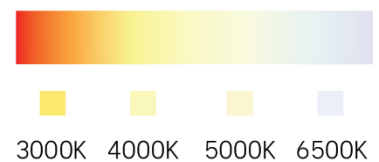

Correlated Color Temperature:

Light Source Details:

Light Emission	: Spot Emission
Source brand	: Everlight
Rated Power	: 15W
CRI	: >80
UGR	: <19
McAdam Binning	: Step 3

CCT	Rated Lumens

	3000K	1125 lms
	4000K	1200 lms
	5000K	1275 lms
	6500K	1350 lms

Luminaire Housing:

Body	: Aluminium Die Cast
Reflector type	: -
Lens/Diffuser	: PC Diffuser
Storage Temperature (Ts)	: -40 to 60°C
Ambient Temperature (Ta)	: -20 to 50°C
Humidity	: RH 10-90 %

5 Years Product Warranty