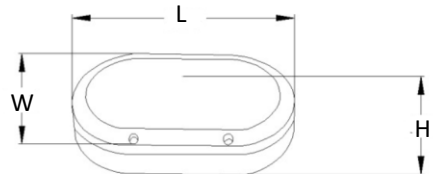

Emergency Compatibility:

Quasi Mond is Non-compatible with emergency kits

Physical Dimensions:

Length	: 215 mm
Width	: 130 mm
Height	: 60 mm

Ordering Codes

CCT	Code
3000K	629190015523
4000K	629190015543
5000K	629190015563
6500K	629190015593