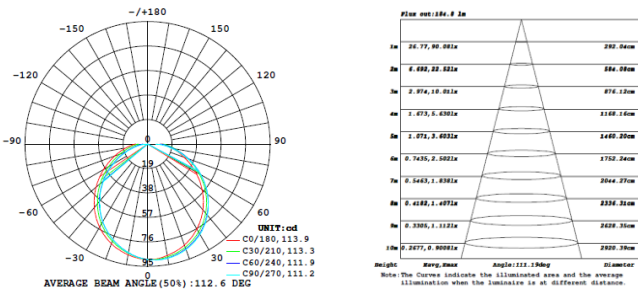

Control Gear Specifications:

Control Gear Brand	: Hansa Green
Input Voltage	: 220-240V AC
Input Current	: 0.083A
Frequency	: 50/60Hz
Output Voltage	: 36-72 V DC Max.
Output Current	: 300 mA
Max. Output power	: 22W
Power Factor	: >0.9
THD	: <15%
Case temperature(Tc)	: 80°C
Ambient Temperature	: -20 to 60 C
Over voltage protection	: Available
Short circuit Protection	: Available
No-Load Protection	: Available
Burst Protection Voltage	: 1KV
Surge Protection Voltage	: 1KV(L to N) & 2KV(L/N to Earth)

Control Gear Compatibility:

Control Gear is the driving unit of LED. Quasi Mond is non-compatible with Phase cut dimming, 0-10/1-10V dimming and DALI Dimming control gears.

Optics and Beam Angle:

110° Optics

Add-on sensor Compatibility:

Quasi Mond is Non-Compatible with on/off motion sensors.

Photometric Details:

Photometric testing provides a comprehensive laboratory service for testing the amount, colour, quality and spatial distribution of light emitted from lamps, LEDs and luminaires. The standard photometric data files in IES (.ies) and EULUMDAT (.ldt) formats per IES LM 79-08 and BS EN 13032

Emergency Compatibility:

Quasi Mond is Non-compatible with emergency kits