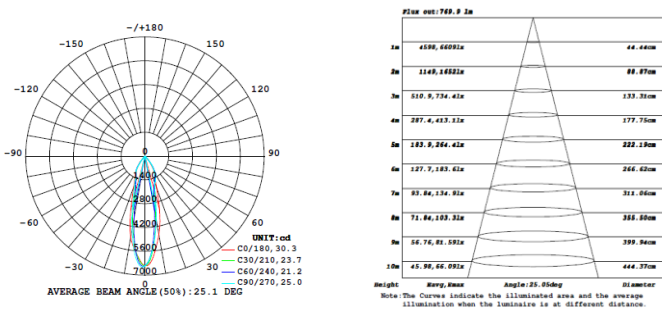

Control Gear Specifications:

Control Gear Brand	: Hansa Green
Input Voltage	: 220-240V AC
Input Current	: 0.083A
Frequency	: 50/60Hz
Output Voltage	: 36-72 V DC Max.
Output Current	: 300 mA
Max. Output power	: 22W
Power Factor	: >0.9
THD	: <15%
Case temperature(Tc)	: 80°C
Ambient Temperature	: -20 to 60 C
Over voltage protection	: Available
Short circuit Protection	: Available
No-Load Protection	: Available
Burst Protection Voltage	: 1KV
Surge Protection Voltage	: 1KV(L to N) & 2KV(L/N to Earth)

Control Gear Compatibility:

Control Gear is the driving unit of LED. Negozio Box Gimbal is compatible with Phase cut dimming, 0-10/1-10V dimming and DALI Dimming control gears.

Optics and Beam Angle:

24°, 60° Optics

Add-on sensor Compatibility:

Negozio Box Gimbal is compatible with external add-on motion detection and daylight sensors.

Photometric Details:

Photometric testing provides a comprehensive laboratory service for testing the amount, colour, quality and spatial distribution of light emitted from lamps, LEDs and luminaires. The standard photometric data files in IES (.ies) and EULUMDAT (.ldt) formats per IES LM 79-08 and BS EN 13032

Emergency Compatibility:

Negozio Box Gimbal is compatible with emergency kits