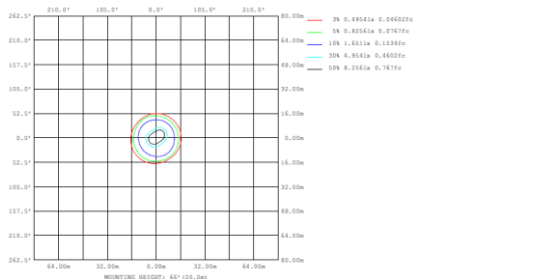

24°, 60° Optics

**Add-on sensor Compatibility:**

Negozio Box Gimbal is compatible with external add-on motion detection and daylight sensors.

**Photometric Details:**

Photometric testing provides a comprehensive laboratory service for testing the amount, colour, quality and spatial distribution of light emitted from lamps, LEDs and luminaires. The standard photometric data files in IES (.ies) and EULUMDAT (.ldt) formats per IES LM 79-08 and BS EN 13032

**Emergency Compatibility:**

Negozio Box Gimbal is compatible with emergency kits

**Physical Dimensions:**

|         |              |
|---------|--------------|
| Length  | : 395*145 mm |
| Height  | : 135 mm     |
| Cut out | : 385*135 mm |