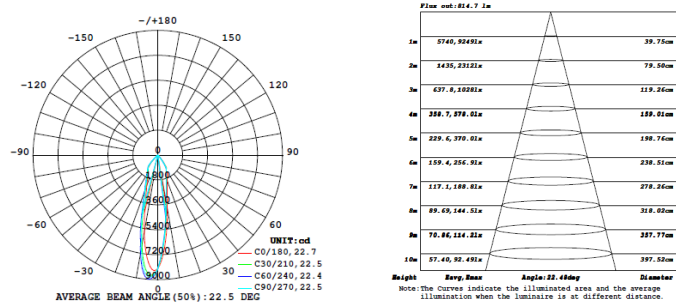

Control Gear Specifications:

Control Gear Brand	: Hansa Green
Input Voltage	: 220-240V AC
Input Current	: 0.23A
Frequency	: 50/60Hz
Output Voltage	: 25-45V DC Max.
Output Current	: 1200 mA
Max. Output power	: 55W
Power Factor	: >0.9
THD	: <15%
Case temperature(Tc)	: 80°C
Ambient Temperature	: -20 to 60 C
Over voltage protection	: Available
Short circuit Protection	: Available
No-Load Protection	: Available
Burst Protection Voltage	: 1KV
Surge Protection Voltage	: 1KV(L to N) & 2KV(L/N to Earth)

Control Gear Compatibility:

Control Gear is the driving unit of LED. Negozio Washer is compatible with Phase cut dimming, 0-10V/1-10V dimming and DALI Dimming control gears.

Optics and Beam Angle:

24°, 60° Optics

Photometric Details:

Photometric testing provides a comprehensive laboratory service for testing the amount, colour, quality and spatial distribution of light emitted from lamps, LEDs and luminaires. The standard photometric data files in IES (.ies) and EULUMDAT (.ldt) formats per IES LM 79-08 and BS EN 13032

Add-on sensor Compatibility:

Negozio Washer is compatible with external add-on motion detection and daylight sensors.