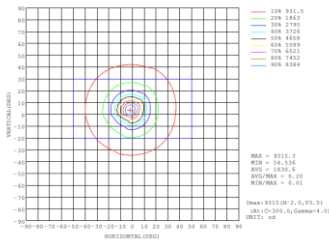

Control Gear Specifications:

Control Gear Brand	: Hansa Green
Input Voltage	: 220-240V AC
Input Current	: 0.23A
Frequency	: 50/60Hz
Output Voltage	: 25-45V DC Max.
Output Current	: 1200 mA
Max. Output power	: 55W
Power Factor	: >0.9
THD	: <15%
Case temperature(Tc)	: 80°C
Ambient Temperature	: -20 to 60 C
Over voltage protection	: Available
Short circuit Protection	: Available
No-Load Protection	: Available
Burst Protection Voltage	: 1KV
Surge Protection Voltage	: 1KV(L to N) & 2KV(L/N to Earth)

Control Gear Compatibility:

Control Gear is the driving unit of LED. Negozio Washer is compatible with Phase cut dimming, 0-10V/1-10V dimming and DALI Dimming control gears.

Optics and Beam Angle:

24°, 60° Optics

Photometric Details:

Photometric testing provides a comprehensive laboratory service for testing the amount, colour, quality and spatial distribution of light emitted from lamps, LEDs and luminaires. The standard photometric data files in IES (.ies) and EULUMDAT (.ldt) formats per IES LM 79-08 and BS EN 13032

Add-on sensor Compatibility:

Negozio Washer is compatible with external add-on motion detection and daylight sensors.