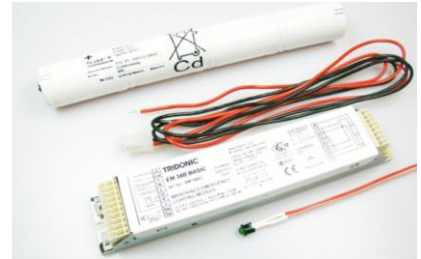

Control Gear Specifications:

Control Gear Brand	: Hansa Green
Input Voltage	: 220-240V AC
Input Current	: 0.18A
Frequency	: 50/60Hz
Output Voltage	: 25-45V DC Max.
Output Current	: 900 mA
Max. Output power	: 40W
Power Factor	: >0.9
THD	: <15%
Case temperature(Tc)	: 80°C
Ambient Temperature	: -20 to 60 C
Over voltage protection	: Available
Short circuit Protection	: Available
No-Load Protection	: Available
Burst Protection Voltage	: 1KV
Surge Protection Voltage	: 1KV(L to N) & 2KV(L/N to Earth)

Control Gear Compatibility:

Control Gear is the driving unit of LED. Negozio Washer is compatible with Phase cut dimming, 0-10V/1-10V dimming and DALI Dimming control gears.

Optics and Beam Angle:

24°, 60° Optics

Add-on sensor Compatibility:

Negozio Washer is compatible with external add-on motion detection and daylight sensors.

Emergency Compatibility:

Negozio Washer is compatible with emergency kits

Photometric Details:

Photometric testing provides a comprehensive laboratory service for testing the amount, colour, quality and spatial distribution of light emitted from lamps, LEDs and luminaires. The standard photometric data files in IES (.ies) and EULUMDAT (.ldt) formats per IES LM 79-08 and BS EN 13032

Physical Dimensions:

Diameter	: 165 mm
Height	: 145 mm
Cut out	: 150 mm

Ordering Codes

CCT	Code
3000K	629124036521
4000K	629124036541
5000K	629124036561
6500K	629124036591