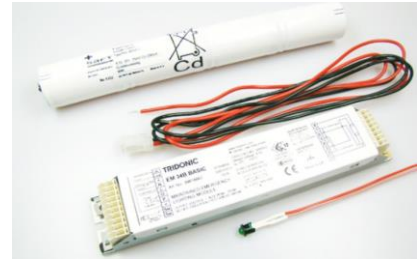

5 Years Product Warranty

Control Gear Specifications:

Control Gear Brand	: Hansa Green
Input Voltage	: 220-240V AC
Input Current	: 0.13A
Frequency	: 50/60Hz
Output Voltage	: 25-45V DC Max.
Output Current	: 600 mA
Max. Output power	: 30W
Power Factor	: >0.9
THD	: <15%
Case temperature(Tc)	: 80°C
Ambient Temperature	: -20 to 60 C
Over voltage protection	: Available
Short circuit Protection	: Available
No-Load Protection	: Available
Burst Protection Voltage	: 1KV
Surge Protection Voltage	: 1KV(L to N) & 2KV(L/N to Earth)

Control Gear Compatibility:

Control Gear is the driving unit of LED. Negozio Washer is compatible with Phase cut dimming, 0-10V/1-10V dimming and DALI Dimming control gears.

Optics and Beam Angle:

24°, 60° Optics

Photometric Details:

Photometric testing provides a comprehensive laboratory service for testing the amount, colour, quality and spatial distribution of light emitted from lamps, LEDs and luminaires. The standard photometric data files in IES (.ies) and EULUMDAT (.ldt) formats per IES LM 79-08 and BS EN 13032

Add-on sensor Compatibility:

Negozio Washer is compatible with external add-on motion detection and daylight sensors.

Emergency Compatibility:

Negozio Washer is compatible with emergency kits

Physical Dimensions: