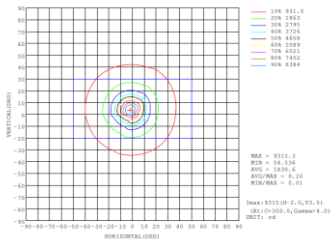

Control Gear Specifications:

Control Gear Brand	: Hansa Green
Input Voltage	: 220-240V AC
Input Current	: 0.13A
Frequency	: 50/60Hz
Output Voltage	: 25-45V DC Max.
Output Current	: 600 mA
Max. Output power	: 30W
Power Factor	: >0.9
THD	: <15%
Case temperature(Tc)	: 80°C
Ambient Temperature	: -20 to 60 C
Over voltage protection	: Available
Short circuit Protection	: Available
No-Load Protection	: Available
Burst Protection Voltage	: 1KV
Surge Protection Voltage	: 1KV(L to N) & 2KV(L/N to Earth)

Control Gear Compatibility:

Control Gear is the driving unit of LED. Negozio Washer is compatible with Phase cut dimming, 0-10V/1-10V dimming and DALI Dimming control gears.

Optics and Beam Angle:

24°, 60° Optics

Photometric Details:

Photometric testing provides a comprehensive laboratory service for testing the amount, colour, quality and spatial distribution of light emitted from lamps, LEDs and luminaires. The standard photometric data files in IES (.ies) and EULUMDAT (.ldt) formats per IES LM 79-08 and BS EN 13032

Add-on sensor Compatibility:

Negozio Washer is compatible with external add-on motion detection and daylight sensors.