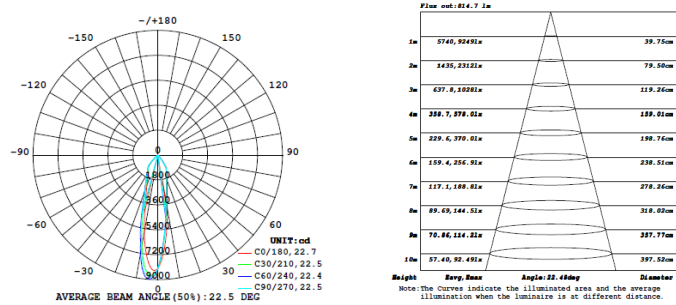

Control Gear Specifications:

Control Gear Brand	: Hansa Green
Input Voltage	: 220-240V AC
Input Current	: 0.13A
Frequency	: 50/60Hz
Output Voltage	: 25-45V DC Max.
Output Current	: 600 mA
Max. Output power	: 30W
Power Factor	: >0.9
THD	: <15%
Case temperature(Tc)	: 80°C
Ambient Temperature	: -20 to 60 C
Over voltage protection	: Available
Short circuit Protection	: Available
No-Load Protection	: Available
Burst Protection Voltage	: 1KV
Surge Protection Voltage	: 1KV(L to N) & 2KV(L/N to Earth)

Control Gear Compatibility:

Control Gear is the driving unit of LED. Negozio Washer is compatible with Phase cut dimming, 0-10V/1-10V dimming and DALI Dimming control gears.

Optics and Beam Angle:

24°, 60° Optics

Photometric Details:

Photometric testing provides a comprehensive laboratory service for testing the amount, colour, quality and spatial distribution of light emitted from lamps, LEDs and luminaires. The standard photometric data files in IES (.ies) and EULUMDAT (.ldt) formats per IES LM 79-08 and BS EN 13032

Add-on sensor Compatibility:

Negozio Washer is compatible with external add-on motion detection and daylight sensors.