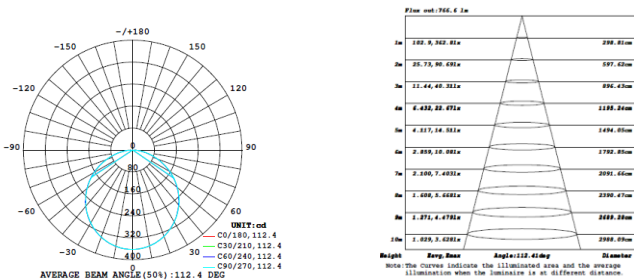

Physical Dimensions:

Diameter : 300 mm
 Height : 38 mm

Ordering Codes

CCT	Code
3000K	629014024521
4000K	629014024541
5000K	629014024561
6500K	629014024591