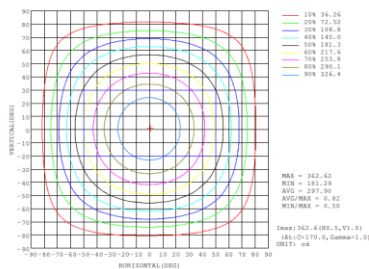

Physical Dimensions:

Diameter : 300 mm
 Height : 38 mm

Ordering Codes

CCT	Code
3000K	629014024521
4000K	629014024541
5000K	629014024561
6500K	629014024591