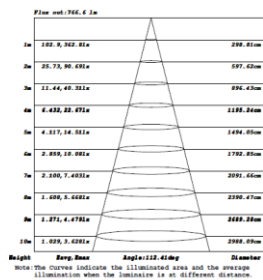

Photometric testing provides a comprehensive laboratory service for testing the amount, colour, quality and spatial distribution of light emitted from lamps, LEDs and luminaires. The standard photometric data files in IES (.ies) and EULUMDAT (.ldt) formats per IES LM 79-08 and BS EN 13032

Physical Dimensions:

Diameter : 215 mm
Height : 36 mm

Ordering Codes

CCT	Code
3000K	629014018521
4000K	629014018541
5000K	629014018561
6500K	629014018591