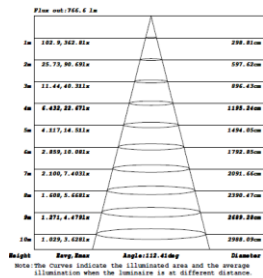

110° Optics

**Add-on sensor Compatibility:**

Excellento Classic is compatible with external add-on motion detection and daylight sensors.

**Photometric Details:**

Photometric testing provides a comprehensive laboratory service for testing the amount, colour, quality and spatial distribution of light emitted from lamps, LEDs and luminaires. The standard photometric data files in IES (.ies) and EULUMDAT (.ldt) formats per IES LM 79-08 and BS EN 13032

**Emergency Compatibility:**

Excellento Classic is compatible with emergency kits

**Physical Dimensions:**

Diameter : 168 mm  
Height : 36 mm

**Ordering Codes**

CCT	Code
3000K	629014012521
4000K	629014012541
5000K	629014012561
6500K	629014012591