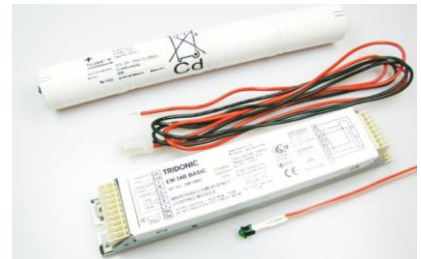

**Control Gear Compatibility:**

Control Gear is the driving unit of LED. Excellento Classic is compatible with Phase cut dimming, 0-10V/1-10V dimming and DALI Dimming control gears.

**Optics and Beam Angle:**

110° Optics

**Add-on sensor Compatibility:**

Excellento Classic is compatible with external add-on motion detection and daylight sensors.

**Photometric Details:**

Photometric testing provides a comprehensive laboratory service for testing the amount, colour, quality and spatial distribution of light emitted from lamps, LEDs and luminaires. The standard photometric data files in IES (.ies) and EULUMDAT (.ldt) formats per IES LM 79-08 and BS EN 13032

**Emergency Compatibility:**

Excellento Classic is compatible with emergency kits

**Physical Dimensions:**

Diameter : 168 mm  
Height : 36 mm

**Ordering Codes**

CCT	Code
3000K	629014012521
4000K	629014012541
5000K	629014012561
6500K	629014012591