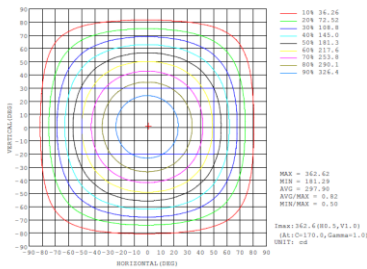

110° Optics

**Add-on sensor Compatibility:**

Excellento Classic is compatible with external add-on motion detection and daylight sensors.

**Photometric Details:**

Photometric testing provides a comprehensive laboratory service for testing the amount, colour, quality and spatial distribution of light emitted from lamps, LEDs and luminaires. The standard photometric data files in IES (.ies) and EULUMDAT (.ldt) formats per IES LM 79-08 and BS EN 13032