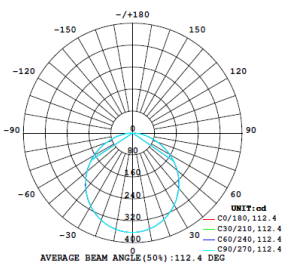

110° Optics

**Add-on sensor Compatibility:**

Excellento Classic is compatible with external add-on motion detection and daylight sensors.

**Photometric Details:**

Photometric testing provides a comprehensive laboratory service for testing the amount, colour, quality and spatial distribution of light emitted from lamps, LEDs and luminaires. The standard photometric data files in IES (.ies) and EULUMDAT (.ldt) formats per IES LM 79-08 and BS EN 13032