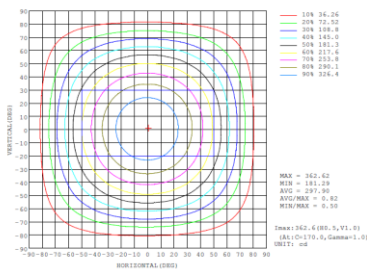

Height	Beam Dia	Angle (1/2 beam)	Diameter
1m	1.452, 4.4282x	169.85mm	299.70mm
2m	2.904, 8.8564x	170.85mm	599.40mm
3m	4.356, 13.2846x	171.85mm	899.10mm
4m	5.808, 17.7128x	172.85mm	1198.80mm
5m	7.260, 22.1410x	173.85mm	1498.50mm
6m	8.712, 26.5692x	174.85mm	1798.20mm
7m	10.164, 31.0000x	175.85mm	2097.90mm
8m	11.616, 35.4300x	176.85mm	2397.60mm
9m	13.068, 39.8600x	177.85mm	2697.30mm
10m	14.520, 44.2900x	178.85mm	2997.00mm

Note: The Curves Indicate the Illuminated Area and the Average Illumination when the Luminaire is at different distance.