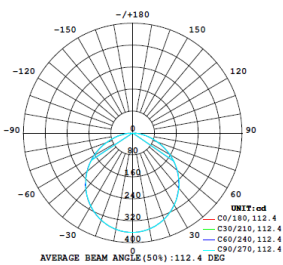

Height	Beam Dia	Angle (1/2 beam)	Diameter
1m	1.452, 4.4282x	169.85mm	299.70mm
2m	2.904, 8.8564x	170.85mm	599.40mm
3m	4.356, 13.2846x	171.85mm	899.10mm
4m	5.808, 17.7128x	172.85mm	1198.80mm
5m	7.260, 22.1410x	173.85mm	1498.50mm
6m	8.712, 26.5692x	174.85mm	1798.20mm
7m	10.164, 31.0000x	175.85mm	2097.90mm
8m	11.616, 35.4300x	176.85mm	2397.60mm
9m	13.068, 39.8600x	177.85mm	2697.30mm
10m	14.520, 44.2900x	178.85mm	2997.00mm