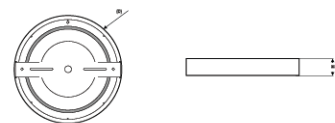

Height	Beam Dia	Angle (1/2 beam)	Diameter
1m	1.452, 4.4282x	169.85mm	299.70mm
2m	2.904, 8.8564x	170.85mm	599.40mm
3m	4.356, 13.2846x	171.85mm	899.10mm
4m	5.808, 17.7128x	172.85mm	1198.80mm
5m	7.260, 22.1410x	173.85mm	1498.50mm
6m	8.712, 26.5692x	174.85mm	1798.20mm
7m	10.164, 31.0000x	175.85mm	2097.90mm
8m	11.616, 35.4300x	176.85mm	2397.60mm
9m	13.068, 39.8600x	177.85mm	2697.30mm
10m	14.520, 44.2900x	178.85mm	2997.00mm

Note: The Curves Indicate the Illuminated Area and the Average Illumination when the Luminaire is at different distance.

Emergency Compatibility:

Excellento Classic is compatible with emergency kits

Physical Dimensions:

Diameter : 120 mm
Height : 36 mm

Ordering Codes

CCT	Code
3000K	629014006521
4000K	629014006541
5000K	629014006561
6500K	629014006591