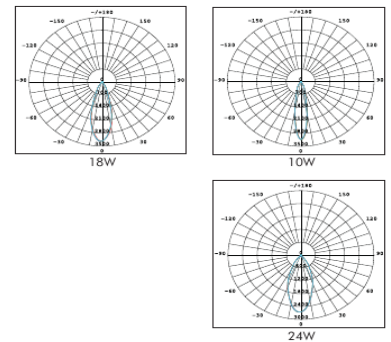

PRO-DOWN L EY

LED RECESSED DOWNLIGHT

PRODUCT INFORMATION

Light Source	:	Cree
Rated Luminous Efficacy	:	100-120 lm/W
LED Life Time	:	>50000 Hrs
Type	:	Indoor
SDCM Binning	:	3

ELECTRICAL

Power Supply	:	Hansa Green
Input Voltage	:	AC 100-240V
Input Freequency	:	50-60 Hz
Power Factor	:	0.9
Efficiency	:	90%
THD	:	<15%

PHOTOMETRIC DETAILS

WARRANTY : 2 YEARS

DIMENSIONAL DETAILS

Model No.	Power (W)	Lumens	CCT	CRI	Beam Angle	Dimension (mm)
LN-DL-EY-10	10 W	1000lm±10%	3000K/4000K / 6500K	>70	22°	D:85,H:80,C:75 mm
LN-DL-EY-18	18 W	1800lm±10%	3000K/4000K / 6500K	>70	22°	D:107,H:80,C:95 mm
LN-DL-EY-24	24 W	2400lm±10%	3000K/4000K / 6500K	>70	22°	D:138,H:80,C:125 mm