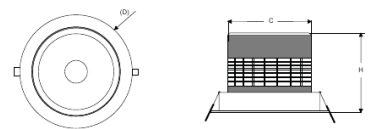

GENERAL

Housing and Optics	:	Aluminium Die cast with Faceted Reflector and Glass Cover
Ambient Temperature	:	-20 to 50° Celcius
Storage Temperature	:	-20 to 55° Celcius
Humidity	:	RH 10%-90%
Rating	:	IP44
Body Color	:	White

PHOTOMETRIC DETAILS

WARRANTY : 2 YEARS

DIMENSIONAL DETAILS

Model No.	Power (W)	Lumens	CCT	CRI	Beam Angle	Dimension (mm)
LN-DL-EY-10	10 W	1000lm±10%	3000K/4000K / 6500K	>70	22°	D:85,H:80,C:75 mm
LN-DL-EY-18	18 W	1800lm±10%	3000K/4000K / 6500K	>70	22°	D:107,H:80,C:95 mm
LN-DL-EY-24	24 W	2400lm±10%	3000K/4000K / 6500K	>70	22°	D:138,H:80,C:125 mm